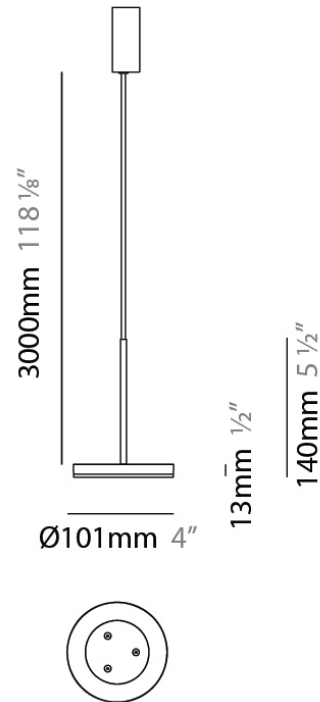

BELLA SUSPENSION

D81667-TIM

PROJECT

TYPE

NOTES

QUANTITY

DATE

GENERAL

Series: Bella

Brand: Panzeri

Division: Design

Mounting Type: Suspension

Mounting Location: Ceiling

Subcategory: Pendant

PHYSICAL

Shape: Disc

Diameter (mm): 101

Diameter (in): 4

Height (mm): 13

Height (in): 1/2

Max. Overall Height (mm): 3013

Max. Overall Height (in): 118 ⁵/₈

Light Distribution: Direct

Weight (kg): 0.54501

Weight (lbs): 1.2

Diffuser: Opal - Acrylic

Fixture Material: Metal

ELECTRICAL

Lamp Type: LED

Input Wattage (W): 6.5

Dimming: Non-Dimmable

Driver Location: Integrated

Input Voltage (V): 120

LED

Number of LEDs: 1

Color Temperature (°K): 2700

Max. Delivered Lumen (lm): 388

Nominal Lumen (lm): 460

CRI: >80 CRI

OPTICAL

RATINGS AND CERTIFICATIONS

Certified By: CSA Certified to UL and CSA Standards

IP rating: IP40