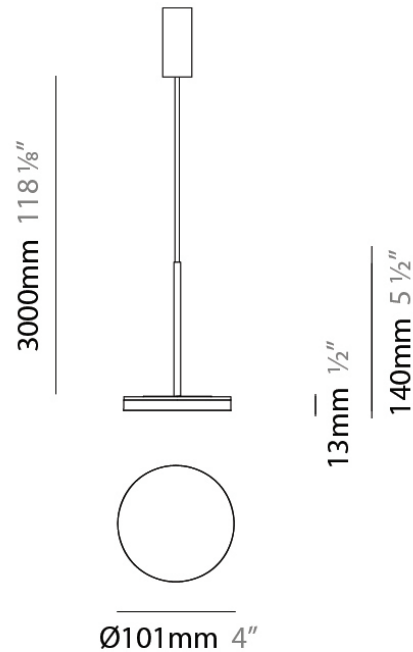

BELLA SUSPENSION

D81668-WHI

PROJECT _____

TYPE _____

NOTES _____

QUANTITY _____

DATE _____

GENERAL

Series: Bella

Brand: Panzeri

Division: Design

Mounting Type: Suspension

Mounting Location: Ceiling

Subcategory: Pendant

PHYSICAL

Diameter (mm): 101

Diameter (in): 4

Height (mm): 13

Height (in): 1/2

Max. Overall Height (mm): 3013

Max. Overall Height (in): 118 7/8

Light Distribution: Indirect

Weight (kg): 0.54501

Weight (lbs): 1.2

Diffuser: Opal - Acrylic

Fixture Material: Aluminum Die Cast

ELECTRICAL

Lamp Type: LED

Input Wattage (W): 6.5

Dimming: Non-Dimmable

Driver Included: Yes

Driver Location: Integrated

Driver Type: Constant Voltage - Universal

Driver Class: Class 2

Input Voltage (V): 120

LED

Color Temperature (°K): 2700

Max. Delivered Lumen (lm): 467

CRI: >80 CRI

OPTICAL

RATINGS AND CERTIFICATIONS

Certified By: CSA Certified to UL and CSA Standards

IP rating: IP40