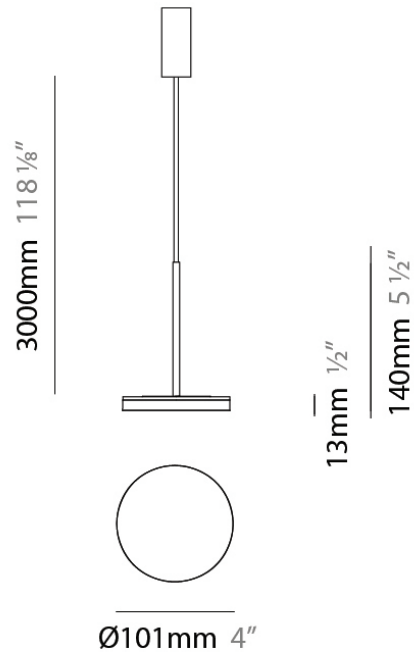

BELLA SUSPENSION

D81668R9-BLK

PROJECT _____

TYPE _____

NOTES _____

QUANTITY _____

DATE _____

GENERAL

Series: Bella
Brand: Panzeri
Division: Design
Mounting Type: Suspension
Mounting Location: Ceiling
Subcategory: Pendant

PHYSICAL

Diameter (mm): 101
Diameter (in): 4
Height (mm): 13
Height (in): 1/2
Max. Overall Height (mm): 3013
Max. Overall Height (in): 118 7/8
Light Distribution: Indirect
Weight (kg): 0.54501
Weight (lbs): 1.2
Diffuser: Opal - Acrylic
Fixture Material: Aluminum Die Cast

ELECTRICAL

Lamp Type: LED
Input Wattage (W): 6.5
Dimming: Non-Dimmable
Driver Included: Yes
Driver Location: Integrated
Driver Type: Constant Voltage - Universal
Driver Class: Class 2
Input Voltage (V): 120

LED

Color Temperature (°K): 2700
Max. Delivered Lumen (lm): 388
CRI: >90 CRI

OPTICAL

RATINGS AND CERTIFICATIONS

Certified By: CSA Certified to UL and CSA Standards
IP rating: IP40