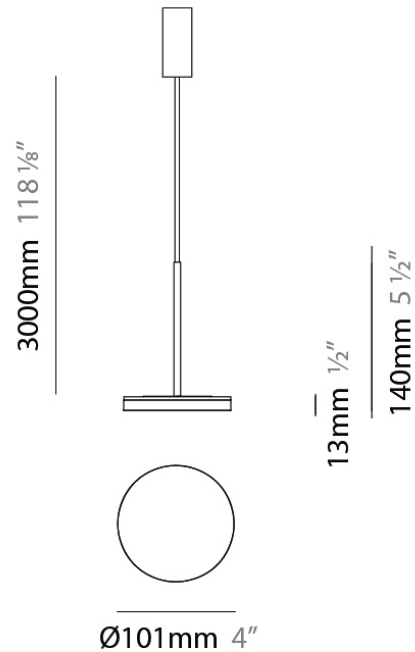

BELLA SUSPENSION

D81668-TIM

PROJECT	
TYPE	
NOTES	
QUANTITY	
DATE	

GENERAL

Series: Bella
Brand: Panzeri
Division: Design
Mounting Type: Suspension
Mounting Location: Ceiling
Subcategory: Pendant

PHYSICAL

Diameter (mm): 101
Diameter (in): 4
Height (mm): 13
Height (in): 1/2
Max. Overall Height (mm): 3013
Max. Overall Height (in): 118 5/8
Light Distribution: Indirect
Weight (kg): 0.54501
Weight (lbs): 1.2
Diffuser: Opal - Acrylic
Fixture Material: Aluminum Die Cast
Cable Details: 3000mm / 118 1/8" Cable

ELECTRICAL

Lamp Type: LED
Input Wattage (W): 6.5
Driver Location: Integrated
Input Voltage (V): 120

LED

Number of LEDs: 1
Color Temperature (°K): 2700
Max. Delivered Lumen (lm): 388
Nominal Lumen (lm): 460
CRI: >80 CRI

OPTICAL

RATINGS AND CERTIFICATIONS

Certified By: CSA Certified to UL and CSA Standards
IP rating: IP40