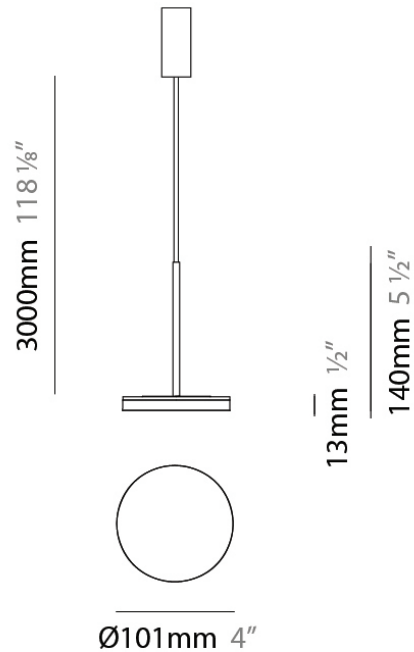

BELLA SUSPENSION

D81668R9-WHI

PROJECT

TYPE

NOTES

QUANTITY

DATE

GENERAL

Series: Bella

Brand: Panzeri

Division: Design

Mounting Type: Suspension

Mounting Location: Ceiling

Subcategory: Pendant

PHYSICAL

Diameter (mm): 101

Diameter (in): 4

Height (mm): 13

Height (in): 1/2

Max. Overall Height (mm): 3013

Max. Overall Height (in): 118 7/8

Light Distribution: Indirect

Weight (kg): 0.54501

Weight (lbs): 1.2

Diffuser: Opal - Acrylic

Fixture Material: Aluminum Die Cast

ELECTRICAL

Lamp Type: LED

Input Wattage (W): 6.5

Dimming: Non-Dimmable

Driver Included: Yes

Driver Location: Integrated

Driver Type: Constant Voltage - Universal

Driver Class: Class 2

Input Voltage (V): 120

LED

Color Temperature (°K): 2700

Max. Delivered Lumen (lm): 388

CRI: >90 CRI

OPTICAL

RATINGS AND CERTIFICATIONS

Certified By: CSA Certified to UL and CSA Standards

IP rating: IP40